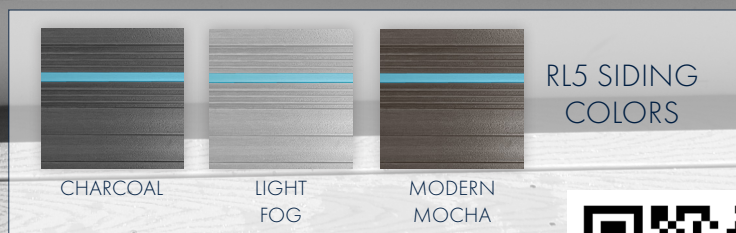

SILVER MARBLE

CHARCOAL

LIGHT
FOG

MODERN
MOCHA

RL5 SIDING
COLORS

Note: Specifications are subject to change without prior notice. See retailer for current specifications.