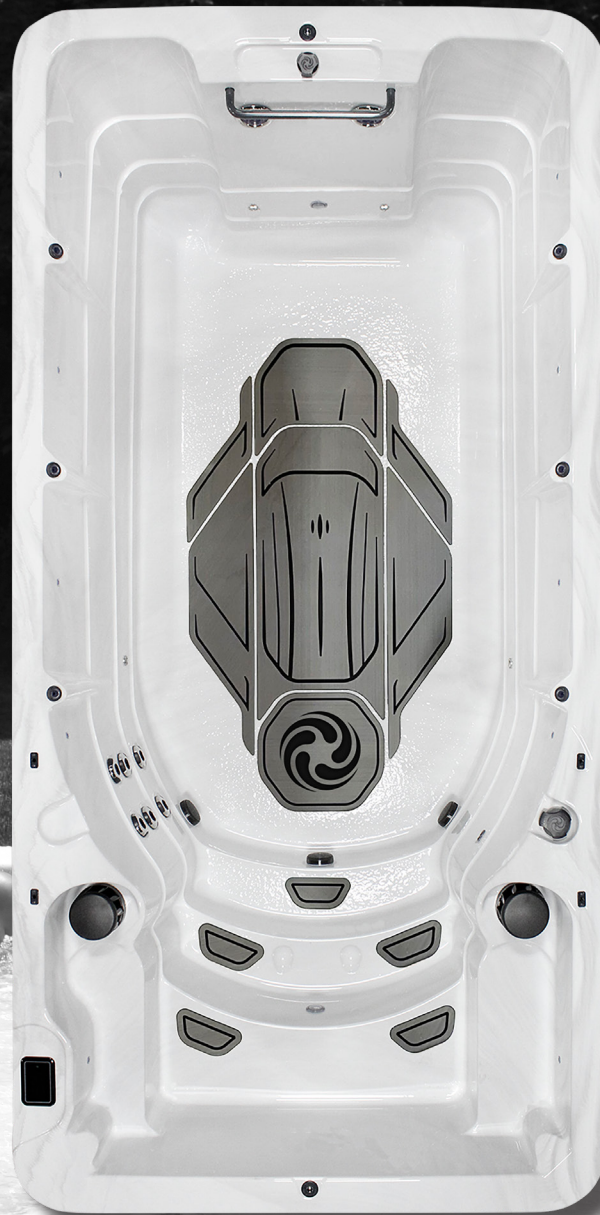

PowerPool™

RL5

Length in/cm 180"/483 cm
Width in/cm 90"/229 cm
Height in/cm 60"/152cm
Weight (empty) 2,250 lbs/ 1,020 kg
Weight (full) 19,563 lbs/8,874 kg
Water Capacity (gal/liters) 2,100 gal
/7,949 L

Seats 3
Depth in/cm 56"/142 cm
Grab Bar 1
Steel Substructure Yes
Northern Exposure® Yes
Prog. Filter Cycles Yes
3.5" Underwater Light Yes
LED Illuminated swim lane Yes
Pump 1 3.0Hp/6.0bHp 2Sp
Pump 1 (Export) 2.0Hp/4.0bHp 2Sp

Elct Req. 240V/40A
Export 230V, 50Hz, 1x16A
Digital Color Optics Yes
Status Indicator Light Yes
Turbo Swim Jets 2
Hydrotherapy Jets 6
Aurora Cascade Jets 6
Stainless Steel Jets Yes

Options

Bluetooth Music System
CleanZone®
CleanZone® Ultra
Exercise Kit
Pneumatic Power Oars
Swim Tether
WiFi Module