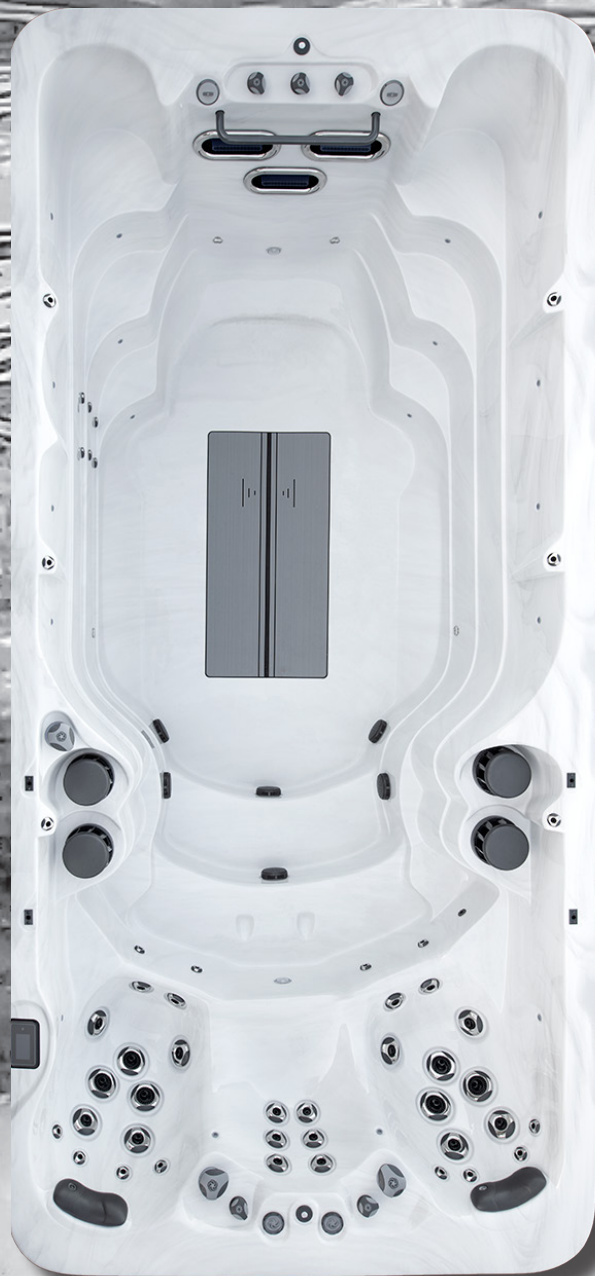

MX6

Length in/cm	190"/483 cm
Width in/cm	90"/229 cm
Height in/cm	60"/153cm
Weight (empty)	2,500 lbs/1,134 kg
Weight (full)	18,810 lbs/8,532 kg
Water Capacity (gal/liters)	1,965 gal/7,438 L
Seats	5
Depth in/cm	56"/143 cm
Grab Bar	1
Steel Substructure	Yes
Northern Exposure®	Yes
Prog. Filter Cycles	Yes
3.5" Underwater Light	Yes
LED Illuminated swim lane	Yes
Pump 1	3.0Hp/6.0bHp 2Sp
Pump 2	3.0Hp/6.0bHp 2Sp
Pump 3	2.5Hp 1Sp
Pump 4	2.5Hp 1Sp
Pump 1 (Export)	3.0Hp/6.0bHp 2Sp
Pump 2 (Export)	3.0Hp/6.0bHp 2Sp
Pump 3 (Export)	3.0Hp/6.0bHp 1Sp
Pump 4 (Export)	3.0Hp/6.0bHp 1Sp

Elct Req.	240V/60A
Export	230V, 50Hz, 1x35A
Head Cushions	2
Digital Color Optics	Yes
Status Indicator Light	Yes
MAAXForce™ Swim Jets	3
Hydrotherapy Jets	42
Aurora Cascade Jets	6
Stainless Steel Jets	Yes

Options

Bluetooth Music System

CleanZone®

CleanZone® Ultra (Dual Sanitization System)

Exercise Kit

Swim Tether

Note: Specifications are subject to change without prior notice. See retailer for current specifications.