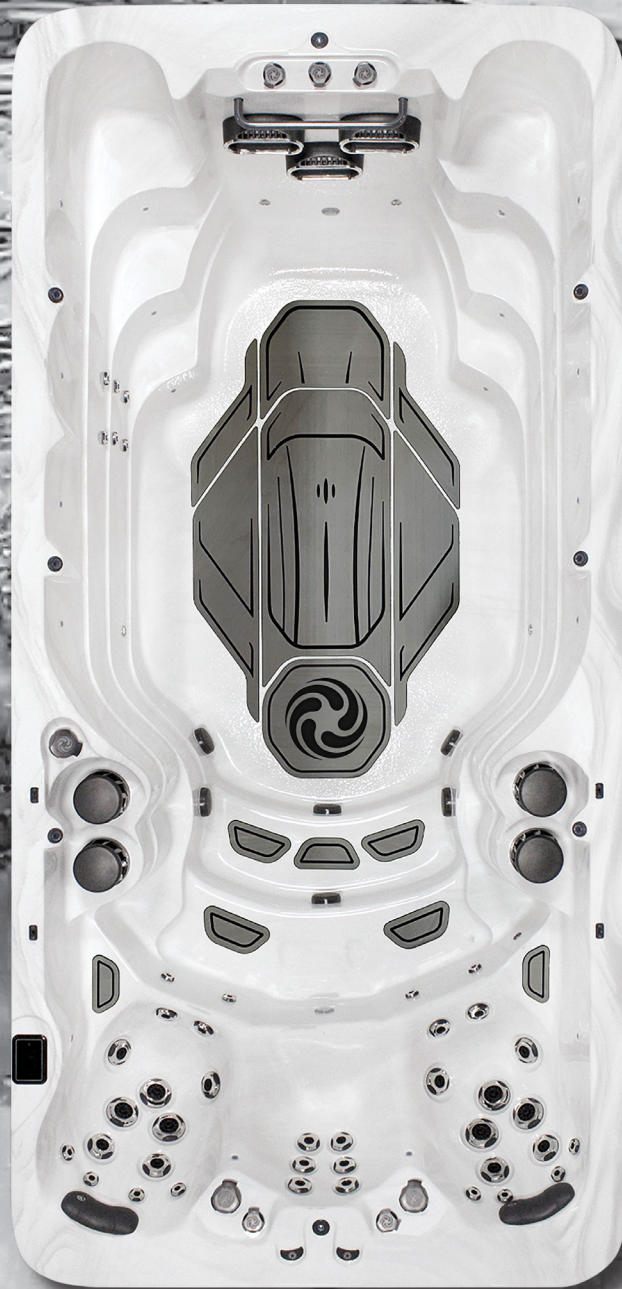

PowerPool™ MX6

Length in/cm 190"/483 cm
Width in/cm 90"/229 cm
Height in/cm 60"/155cm
Weight (empty) 2,700 lbs/ 1,225 kg
Weight (full) 18,862 lbs/8,556 kg
Water Capacity (gal/liters) 2,118 gal
/8,018 L

Seats 3
Depth in/cm 57"/145 cm
Grab Bar 1
Steel Substructure Yes
Northern Exposure® Yes
Prog. Filter Cycles Yes
3.5" Underwater Light Yes
LED Illuminated swim lane Yes
Pump 1 3.0Hp/6.0bHp 2Sp
Pump 2 3.0Hp/6.0bHp 2Sp
Pump 3 2.5Hp 1Sp
Pump 4 2.5Hp 1Sp
Pump 1 (Export) 2.0Hp/4.0bHp 2Sp
Pump 2 (Export) 2.0Hp/4.0bHp 2Sp
Pump 3 (Export) 2.0Hp/4.0bHp 1Sp
Pump 4 (Export) 2.0Hp/4.0bHp 1Sp

Elct Req. 240V/60A
Export 230V, 50Hz, 1x35A
Illuminated Adjustable Pillows 2
Digital Color Optics Yes
Status Indicator Light Yes
MAAXForce™ Swim Jets 3
Hydrotherapy Jets 42
Aurora Cascade Jets 6
Stainless Steel Jets Yes

Options

Bluetooth Music System
CleanZone®
CleanZone® Ultra
Exercise Kit
Pneumatic Power Oars
Swim Tether
WiFi Module

Note: Specifications are subject to change without prior notice. See retailer for current specifications.